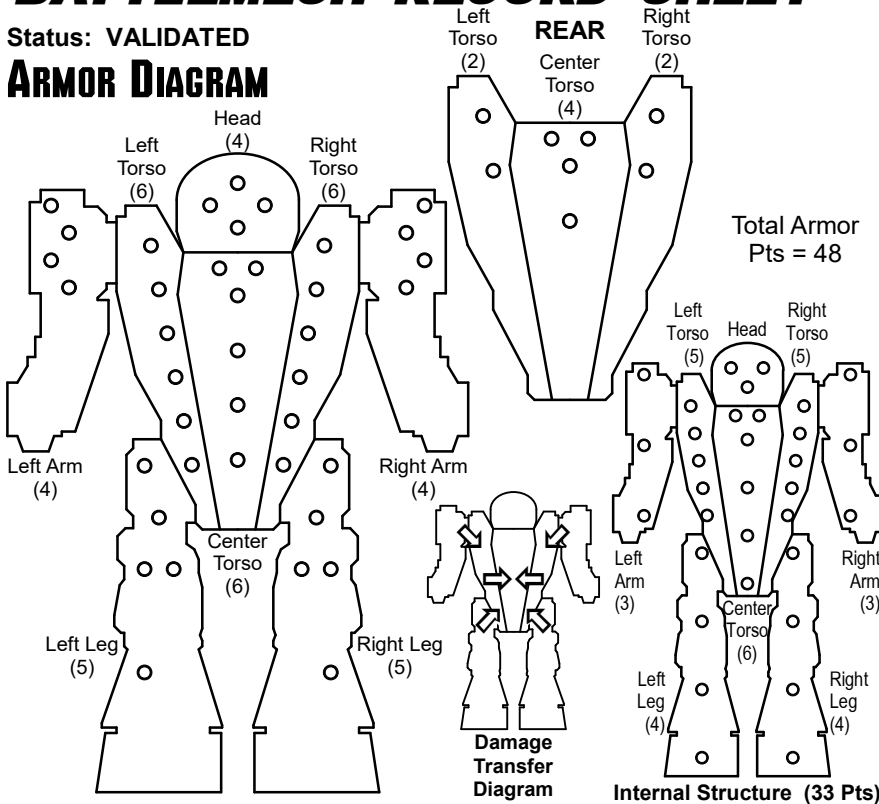

BATTLETECH®

BATTLEMECH RECORD SHEET

Status: **VALIDATED**

ARMOR DIAGRAM

'MECH DATA

Type: **Wasp WSP-1D**

Mass: **20 tons**

Movement Points: Tech, Config. & Level:

CRITICAL HIT TABLE

Left Arm

- Shoulder
- Upper Arm Actuator
- Lower Arm Actuator
- Hand Actuator
- Roll Again
- Roll Again

- Roll Again
- Roll Again
- Roll Again
- Roll Again
- Roll Again
- Roll Again

Left Torso